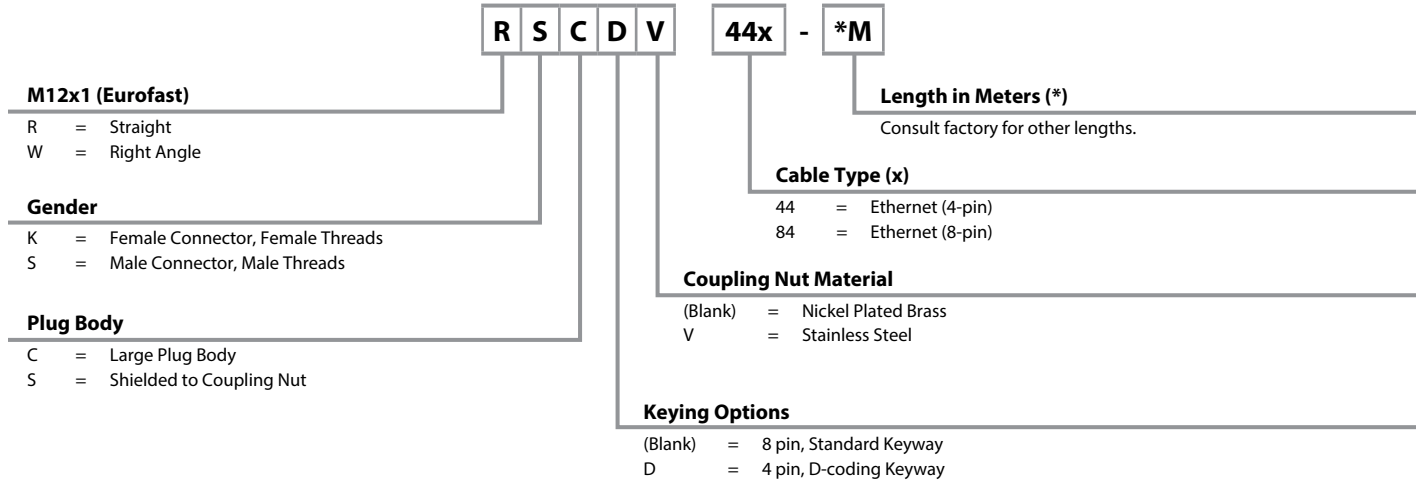

Eurofast® Cordset Part Number Key

Part Number Keys are to assist in IDENTIFICATION ONLY. Consult factory for catalog items not identified.

RJ45 Network Cordsets Part Number Key

Ethernet Physical Media Connectivity

Eurofast® Receptacle Part Number Key

Part Number Keys are to assist in IDENTIFICATION ONLY. Consult factory for catalog items not identified.