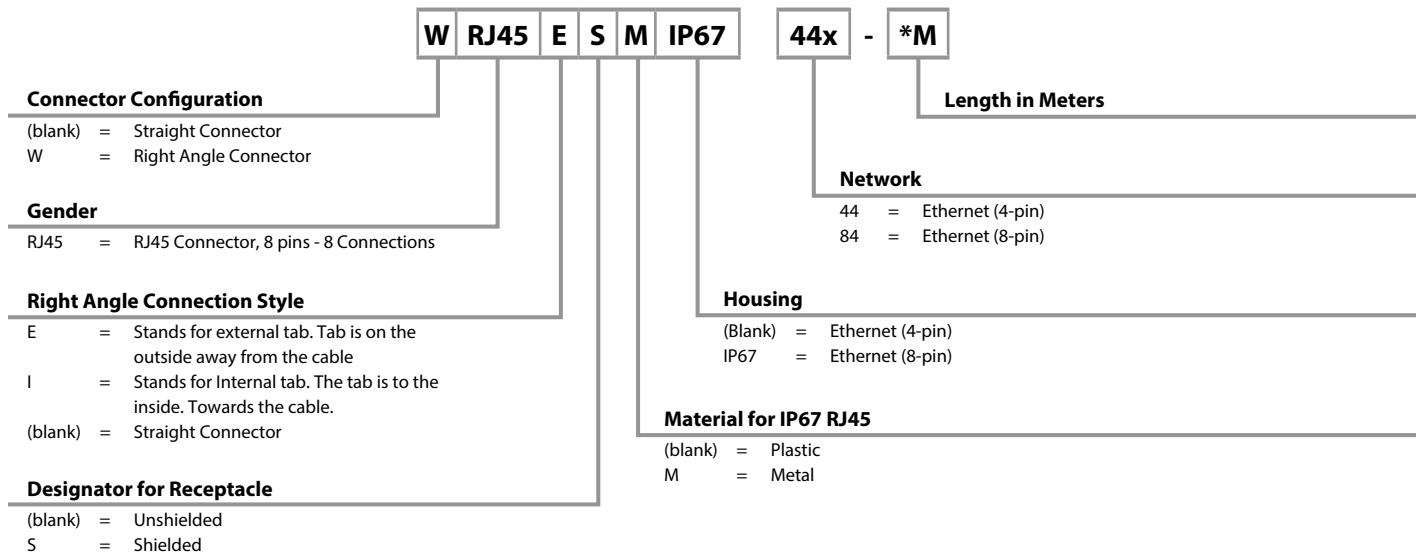

Eurofast® Cordset Part Number Key

Part Number Keys are to assist in IDENTIFICATION ONLY. Consult factory for catalog items not identified.

RJ45 Network Cordsets Part Number Key

Ethernet Physical Media Connectivity

Eurofast® Receptacle Part Number Key

Part Number Keys are to assist in IDENTIFICATION ONLY. Consult factory for catalog items not identified.